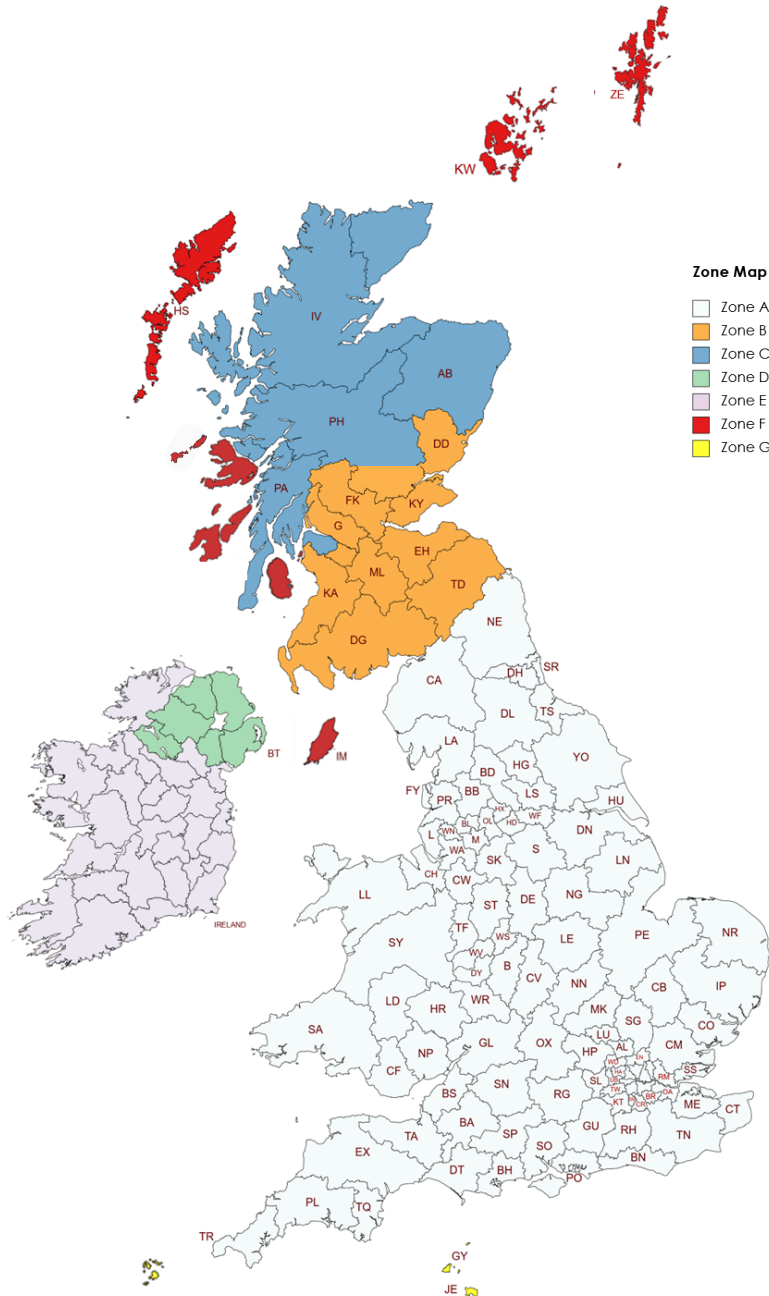

ZONE MAP

ZONE MAP

ZONE A

England and Wales

Overnight Service - 24-48 Hrs
Economy Service - 2-3 Days
2Man- 3-5 Days

Rural Areas,
HR2-6, LD, LL30-78, PL, SA32-73, SY14-25, TR1-20,
TR26-TR27
(Economy and 2Man Service Only)

Isle of Wight (PO31-41)
+£10 Surcharge (Economy Service | 3-5 Days)

ZONE D

Northern Ireland,
BT

Economy Service Only - 3-5 Days
2Man- 3-6 Days

ZONE E

Eire (Southern Ireland)

Economy Service Only - 3-6 Days
2Man- By Arrangement Only

ZONE B

Central Belt of Scotland,
DD, EH, FK1-18, G, KA1-26, KA30, KY, ML, PA1-19,
PH1-14

Rural Areas,
TD, DG
(Economy and 2Man Service Only)

Overnight Service - 24- 48 Hrs
Economy Service - 2-3 Days
2Man- 3-5 Days

Economy Service Only - 3-6 Days
2Man- By Arrangement Only

*Information shown on this map is is an estimation based on location postcode.

XDP Ltd is not liable for positioning inaccuracies.

**WE'VE
GOT IT**