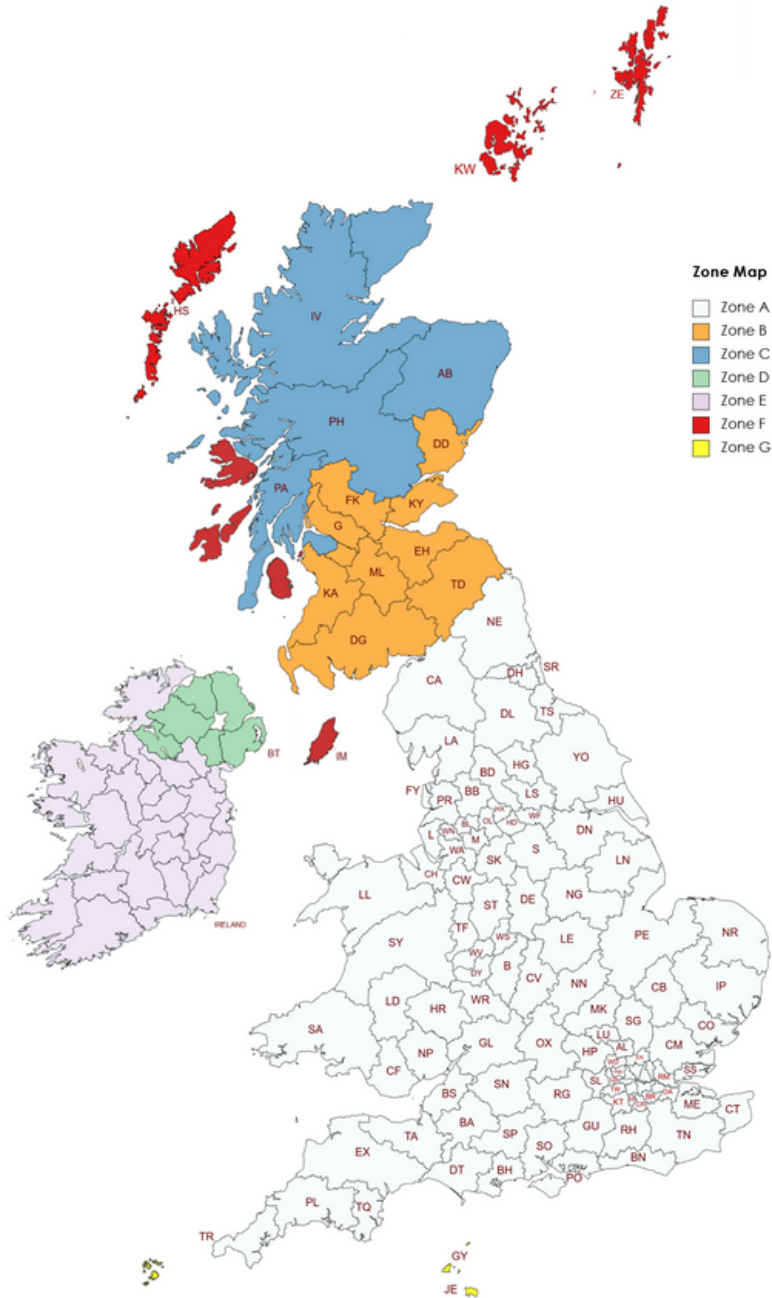

ZONE MAP

ZONE MAP

Zone Map

- Zone A
- Zone B
- Zone C
- Zone D
- Zone E
- Zone F
- Zone G

ZONE A

England and Wales

Overnight Service - 24-48 Hrs
Economy Service - 2-3 Days
2Man- 3-5 Days

Rural Areas,

HR2-6, LD, LL30-78, PL, SA32-73, SY14-25, TR1-20,
TR26-TR27
(Economy and 2Man Service Only)

Isle of Wight (PO31-41)

+£10 Surcharge (Economy Service | 3-5 Days)

ZONE D

Northern Ireland,
BT

Economy Service Only - 3-5 Days
2Man- 3-6 Days

ZONE E

Eire (Southern Ireland)

Economy Service Only - 3-6 Days
2Man- By Arrangement Only

ZONE B

Central Belt of Scotland,

DD, DG, EH, FK1-18, G, KA1-26, KA30, KY, ML,
PA1-19, TD

Overnight Service - 24- 48 Hrs
Economy Service - 2-3 Days
2Man- 3-5 Days

ZONE F

Isle of Lewis, Orkney, and Shetland Islands
PH42-44, HS1-9, KW15-17, PA20, PA28, ZE1-3,
Isle of Man,
Offshore Scottish Islands,
PA41-80, KA27-29

Economy Service Only - 3-6 Days
2Man- By Arrangement Only