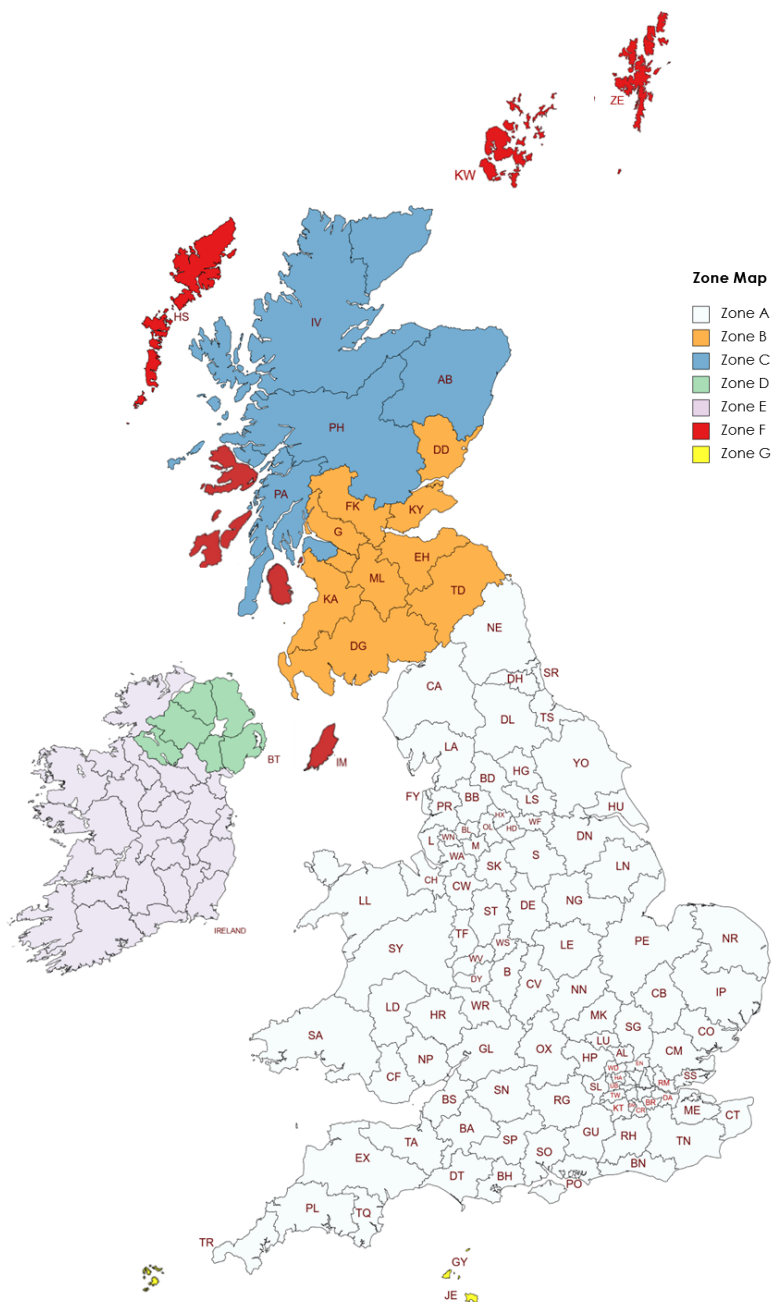

ZONE MAP

ZONE MAP

ZONE A

England and Wales

Overnight Service - 24-48 Hrs
Economy Service - 2-3 Days
2Man- 3-5 Days

Rural Areas,

HR2-6, LD, LL30-78, PL, SA32-73, SY14-25, TR
(Economy and 2Man Service Only)

Isle of Wight (PO31-41)

+£10 Surcharge (Economy Service | 3-5 Days)

ZONE D

Northern Ireland,
BT

Economy Service Only - 3-5 Days
2Man- 3-6 Days

ZONE E

Eire (Southern Ireland)

Economy Service Only - 3-6 Days
2Man- By Arrangement Only

ZONE B

Central Belt of Scotland,
DD, DG, EH, FK1-18, G, KA1-26, KA30, KY, ML,
PA1-19, TD

Overnight Service - 24- 48 Hrs
Economy Service - 2-3 Days
2Man- 3-5 Days

ZONE F

Isle of Lewis, Orkney, and Shetland Islands
PH42-44, HS1-9, KW15-17, PA20, PA28, ZE1-3,
Isle of Man,
Offshore Scottish Islands,
PA41-80, KA27-29

ZONE G

Jersey / Guernsey & Channel Isles,
Isle of Scilly
JE/GY, TR21-25

Economy Service Only - 3-6 Days
2Man- By Arrangement Only

**WE'VE
GOT IT**

WWW.XDP.CO.UK