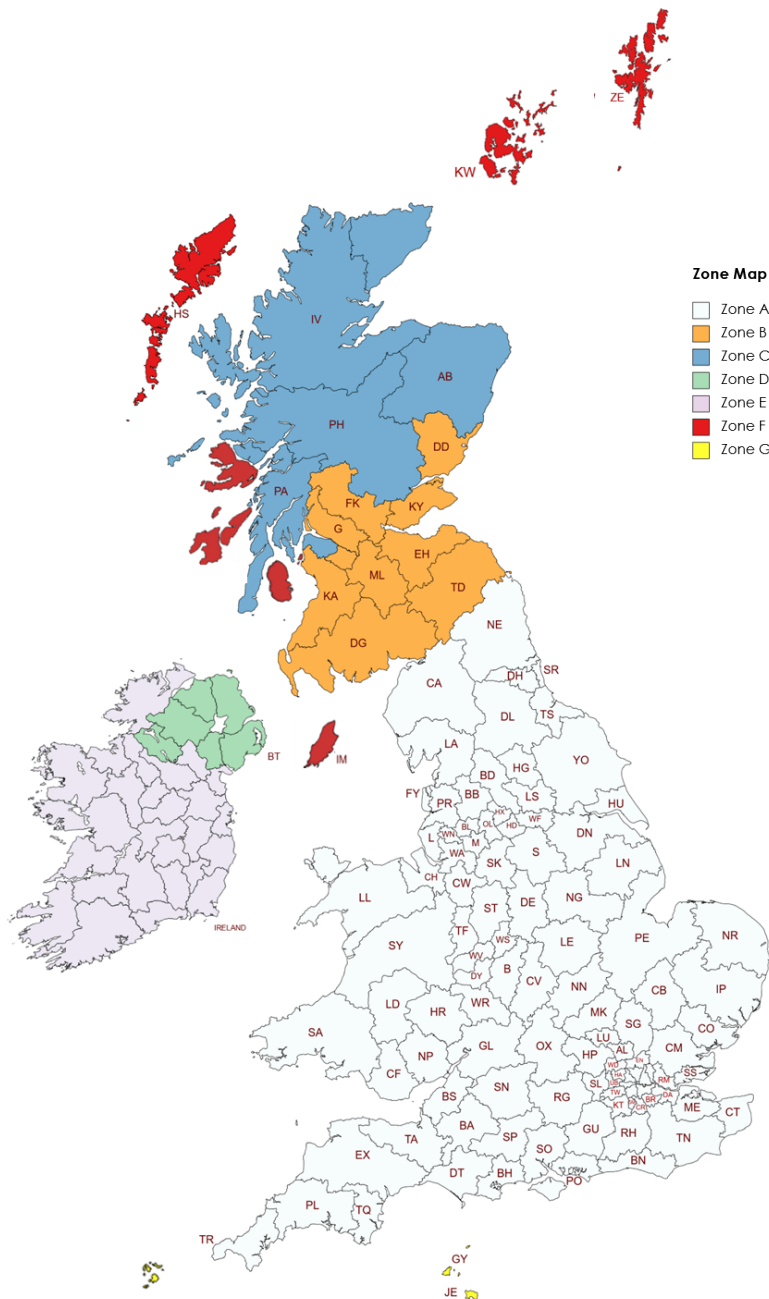

# ZONE MAP

## ZONE A

England and Wales,  
Isle of Wight (PO31-41)  
+£10 Surcharge (Economy Service)

Overnight Service - 24-48 Hrs  
Economy Service - 2-3 Days  
2Man- 3-5 Days

Rural Areas,  
DG, HR 2-6, LD, LL30-78, PL, SA32-73, SY14-  
25, TD, TR  
(Economy and 2Man Service Only)

## ZONE B

Central Belt of Scotland,  
DG, EH, FK, 1-18, G, KA, 1-26, KY, ML,  
PA 1-19, PH, TD

Overnight Service - 24- 48 Hrs  
Economy Service - 2-3 Days  
2Man- 3-5 Days